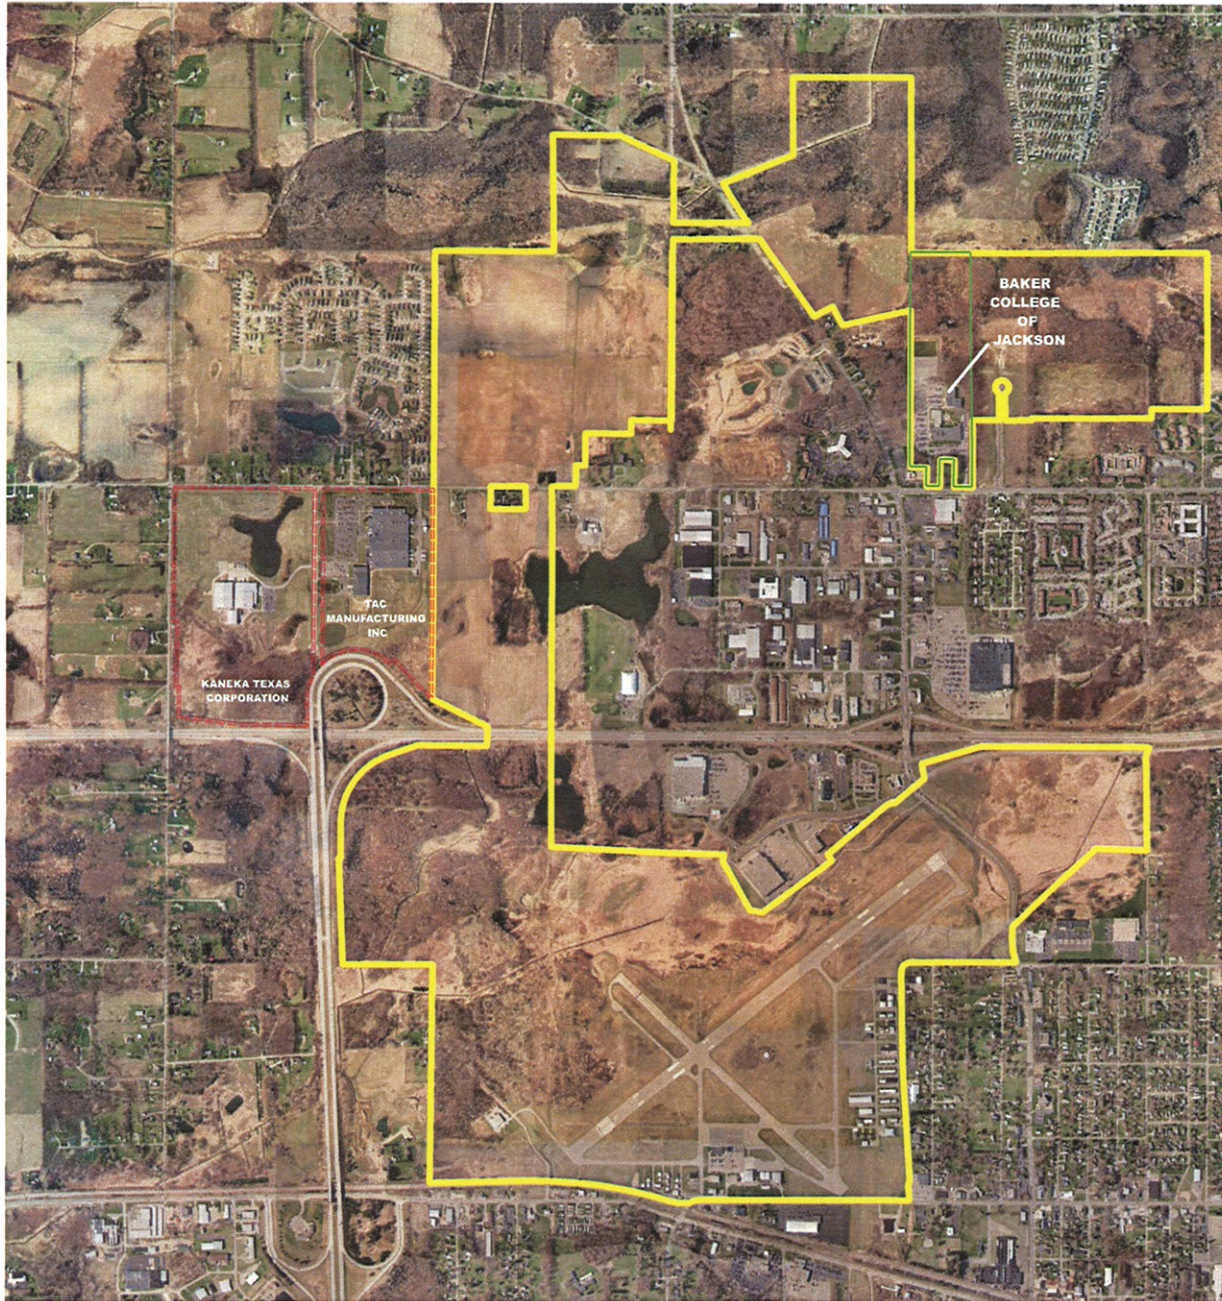

JACKSON TECHNOLOGY PARK SMARTZONE

Legend

- NonSmartZone LDFA Properties
- SmartZone

Jackson County, Michigan

Springport Twp	Tompkins Twp	Rives Twp	Henrietta Twp	Waterloo Twp
Parma Twp	Sandstone Twp	Blackman Twp	Leoni Twp	Grass Lake Twp
Concord Twp	Spring Arbor Twp	Jackson	Napoleon Twp	
Pulaski Twp	Hanover Twp	Liberty Twp	Columbia Twp	Norvell Twp

SmartZone Location

0 0.25 0.5 Miles